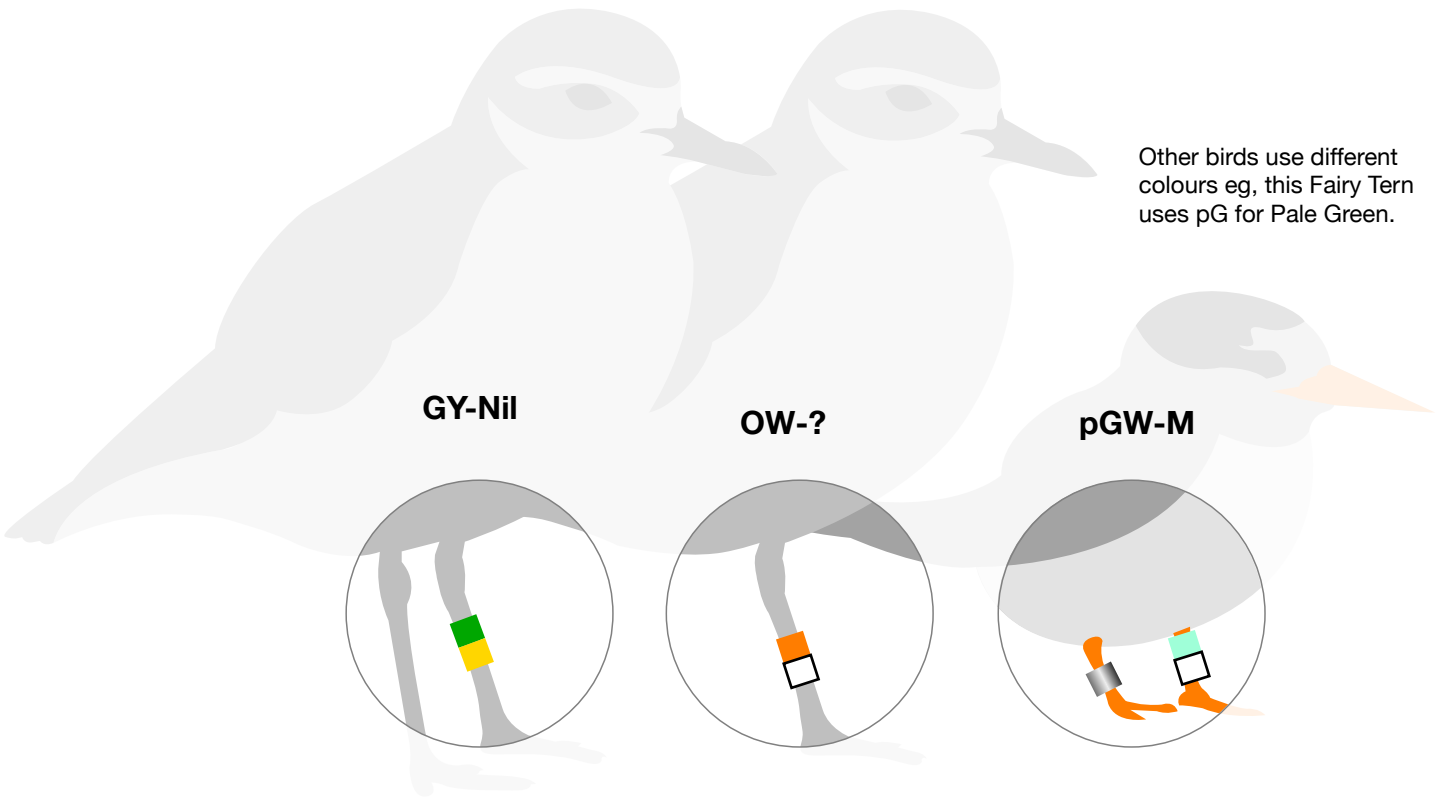

	B		R
	G		W
	Y		K
	O		M

Reading direction if the bird is facing you

M-GYO

KM-BW

RO-GW

GY-Nil

OW-?

pGW-M

Other birds use different colours eg, this Fairy Tern uses pG for Pale Green.